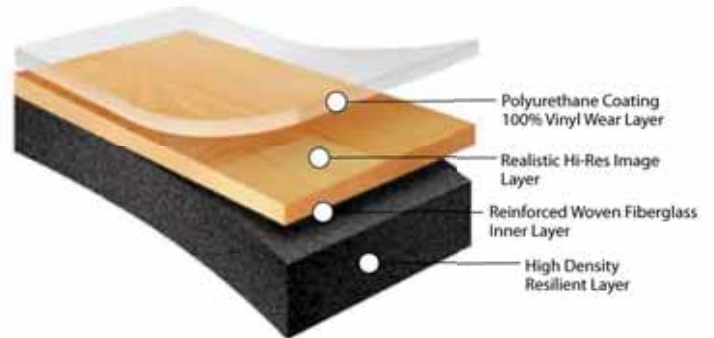

# SportGrainMax™

- Consistent force reduction with maximum ball rebound for improved performance.
- Customize the flooring for your sport with our different thickness and color options.
- Mix & match Sport Grain Plus with Sport Grain Max.

Roll Width **5' 10" roll (1.8 meters)**

Shock Layer **4 mm, 6 mm, 7 mm, 9 mm**

Ball Rebound **99%**

Playing Surface **Antibacterial coating  
Dirt-resistant treatment**

Installation Options

1. Fiberglass underlayment available for high moisture conditions
2. Various colors are available