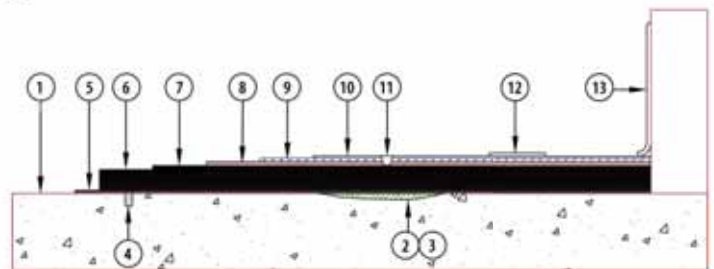

SYSTEM DETAIL

1. Concrete Subfloor
2. Low Areas - Fill With Cement Based Filler (3)
3. Cement Based Filler (Mapie Planipatch, Ardex or Similar Approved Product)
4. Sawcut - Fill With Urethane Adhesive or Manufacturers Recommended Filler
  Note: Sawcuts and Expansion joints may telegraph through surfacing system
5. Connor 2-part Urethane Adhesive - Full Coverage
6. High Density Resilient Layer
7. Calandered Wear Layer
8. Woven Fiberglass
9. Pure Pvc Wear Layer Wood Print Or Color
10. Clear Polyurethane Protective Coating
11. Heat Weld Application
12. Connor Urethane Game Line Paint
13. Wall Base (Optional)

GAME LINE PAINT COLOR OPTIONS